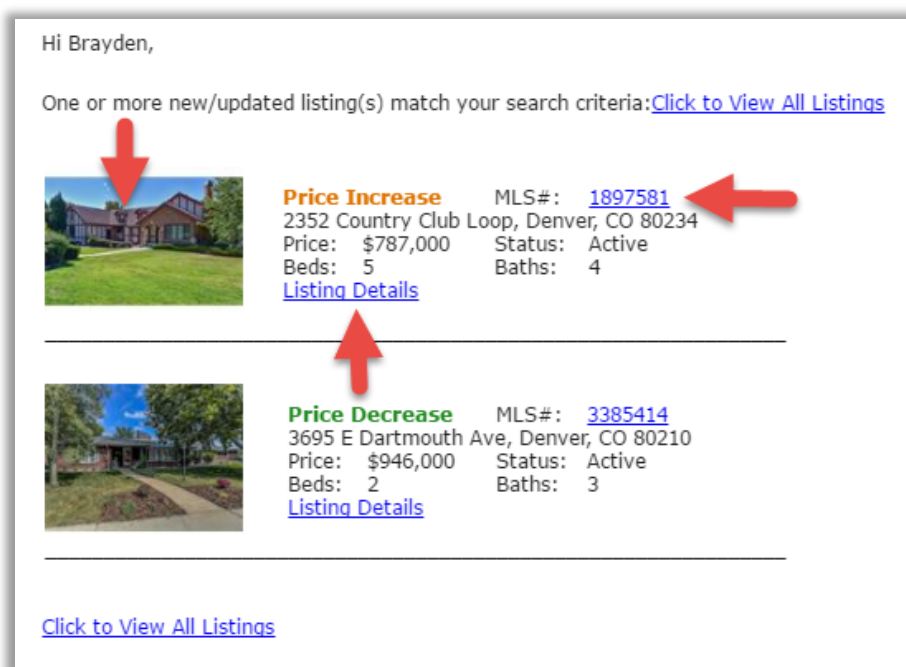

Matrix Updates

Auto-Email Format Improvements

The Auto-Emails that display multiple listings now include direct links to the individual listing detail report on the client portal. A single click will now display the full details of the property clients are interested in viewing by clicking on the property photo, MLS # or Listing Details link.

Click to View All Listings will still open the Single Line Display in the Client Portal.

“Standard” Option in Basement Type

- When entering a Residential Attached, Residential Detached, Farm & Ranch, Rental, Income, or New Home Plans listings, a "Standard" option is now available under Basement Type (on the Interior Info tab).
- When searching in Residential, Income, or Cross Property, a "Standard" option is now available when using the Basement Type search field.