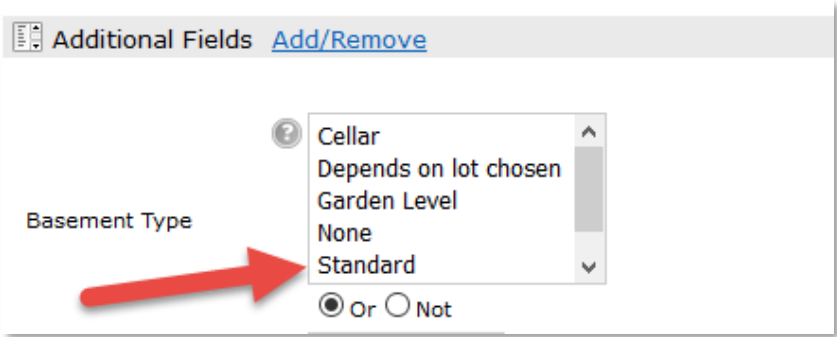

Other Matrix Updates:

Updated City List

- The city of Olney Springs has been added to the City list for input and search.
- The option of “Other” has been removed from the City list for input and search.