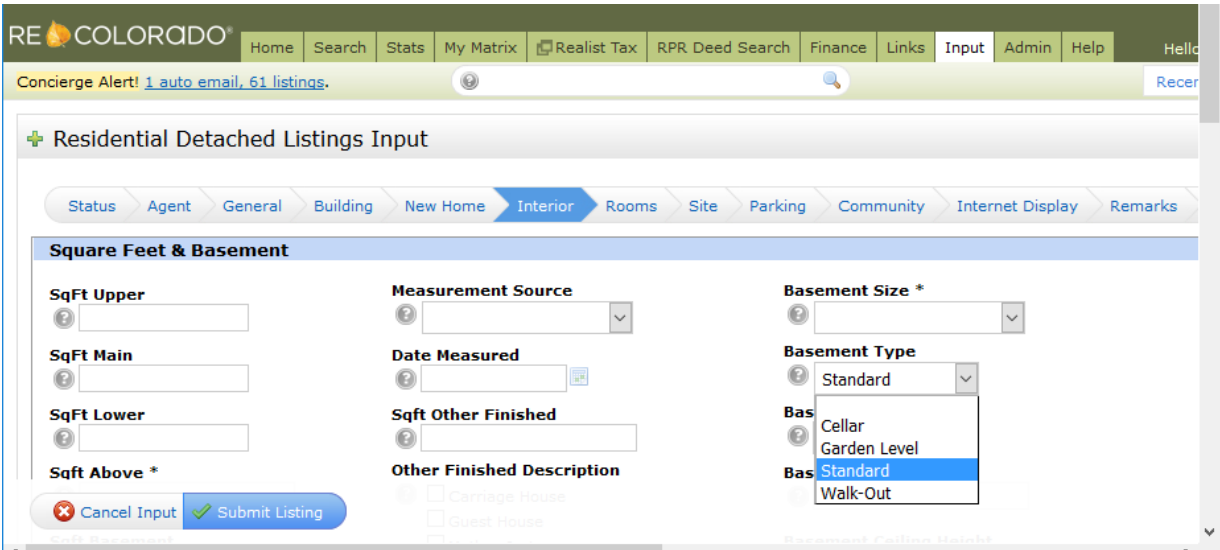

Matrix Updates

Auto-Email Format Improvements

The Auto-Emails that display multiple listings now include direct links to the individual listing detail report on the client portal. A single click will now display the full details of the property clients are interested in viewing by clicking on the property photo, MLS # or Listing Details link.

Click to View All Listings will still open the Single Line Display in the Client Portal.

“Standard” Option in Basement Type

- When entering a Residential Attached, Residential Detached, Farm & Ranch, Rental, Income, or New Home Plans listings, a "Standard" option is now available under Basement Type (on the Interior Info tab).
- When searching in Residential, Income, or Cross Property, a "Standard" option is now available when using the Basement Type search field.